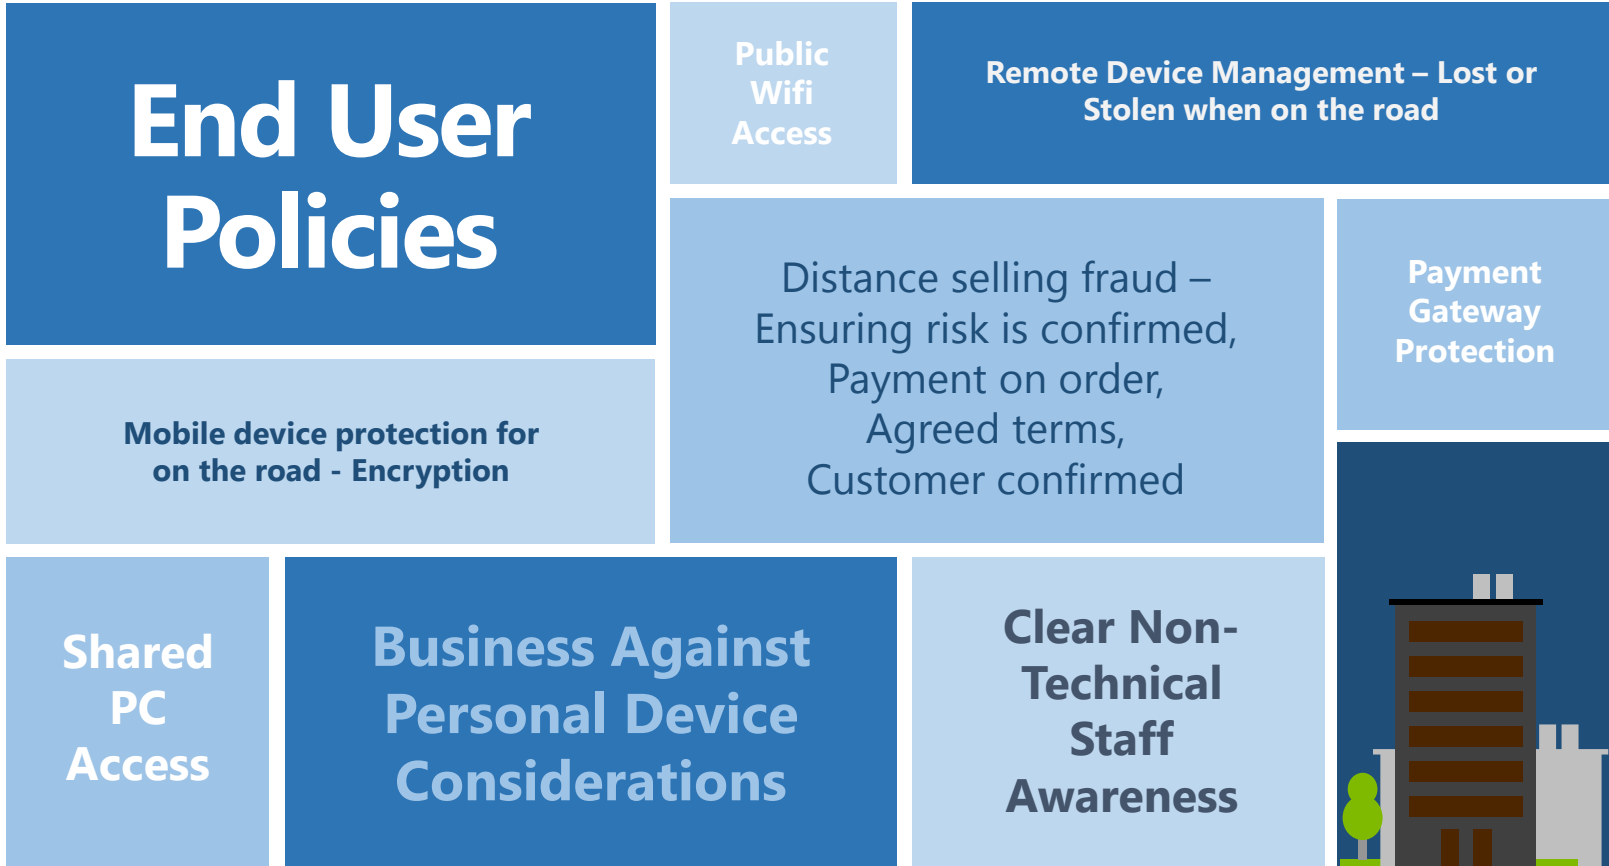

International Issues

TRUST US YOU'RE IN GOOD COMPANY